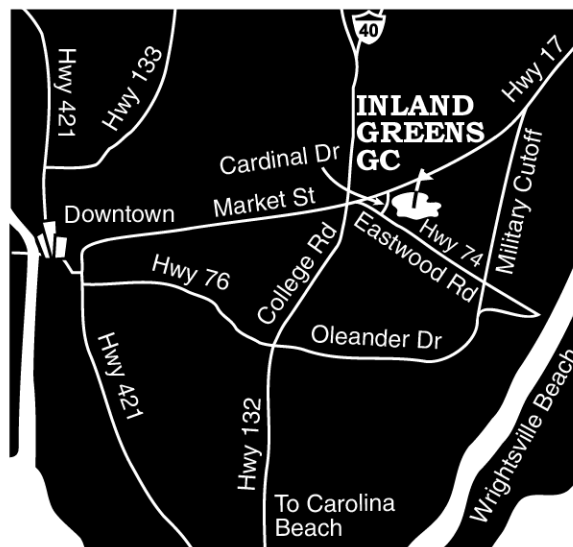

GOLF

"Sharpen Your Short Game" at INLAND GREENS GC

18 Hole, Regulation
Par-3 Golf Course
For All Ages & Skill Levels

5945 Inland Greens Dr.
(off Cardinal Dr. Between
Eastwood Rd. and Market St.)

Call
(910) 452-9900

- Open Everyday at 8am
- Play All Day for One Low Price
- Rental Clubs Available
- Twilight Weekday Specials
- Juniors & Families Welcome

www.inlandgreens.com